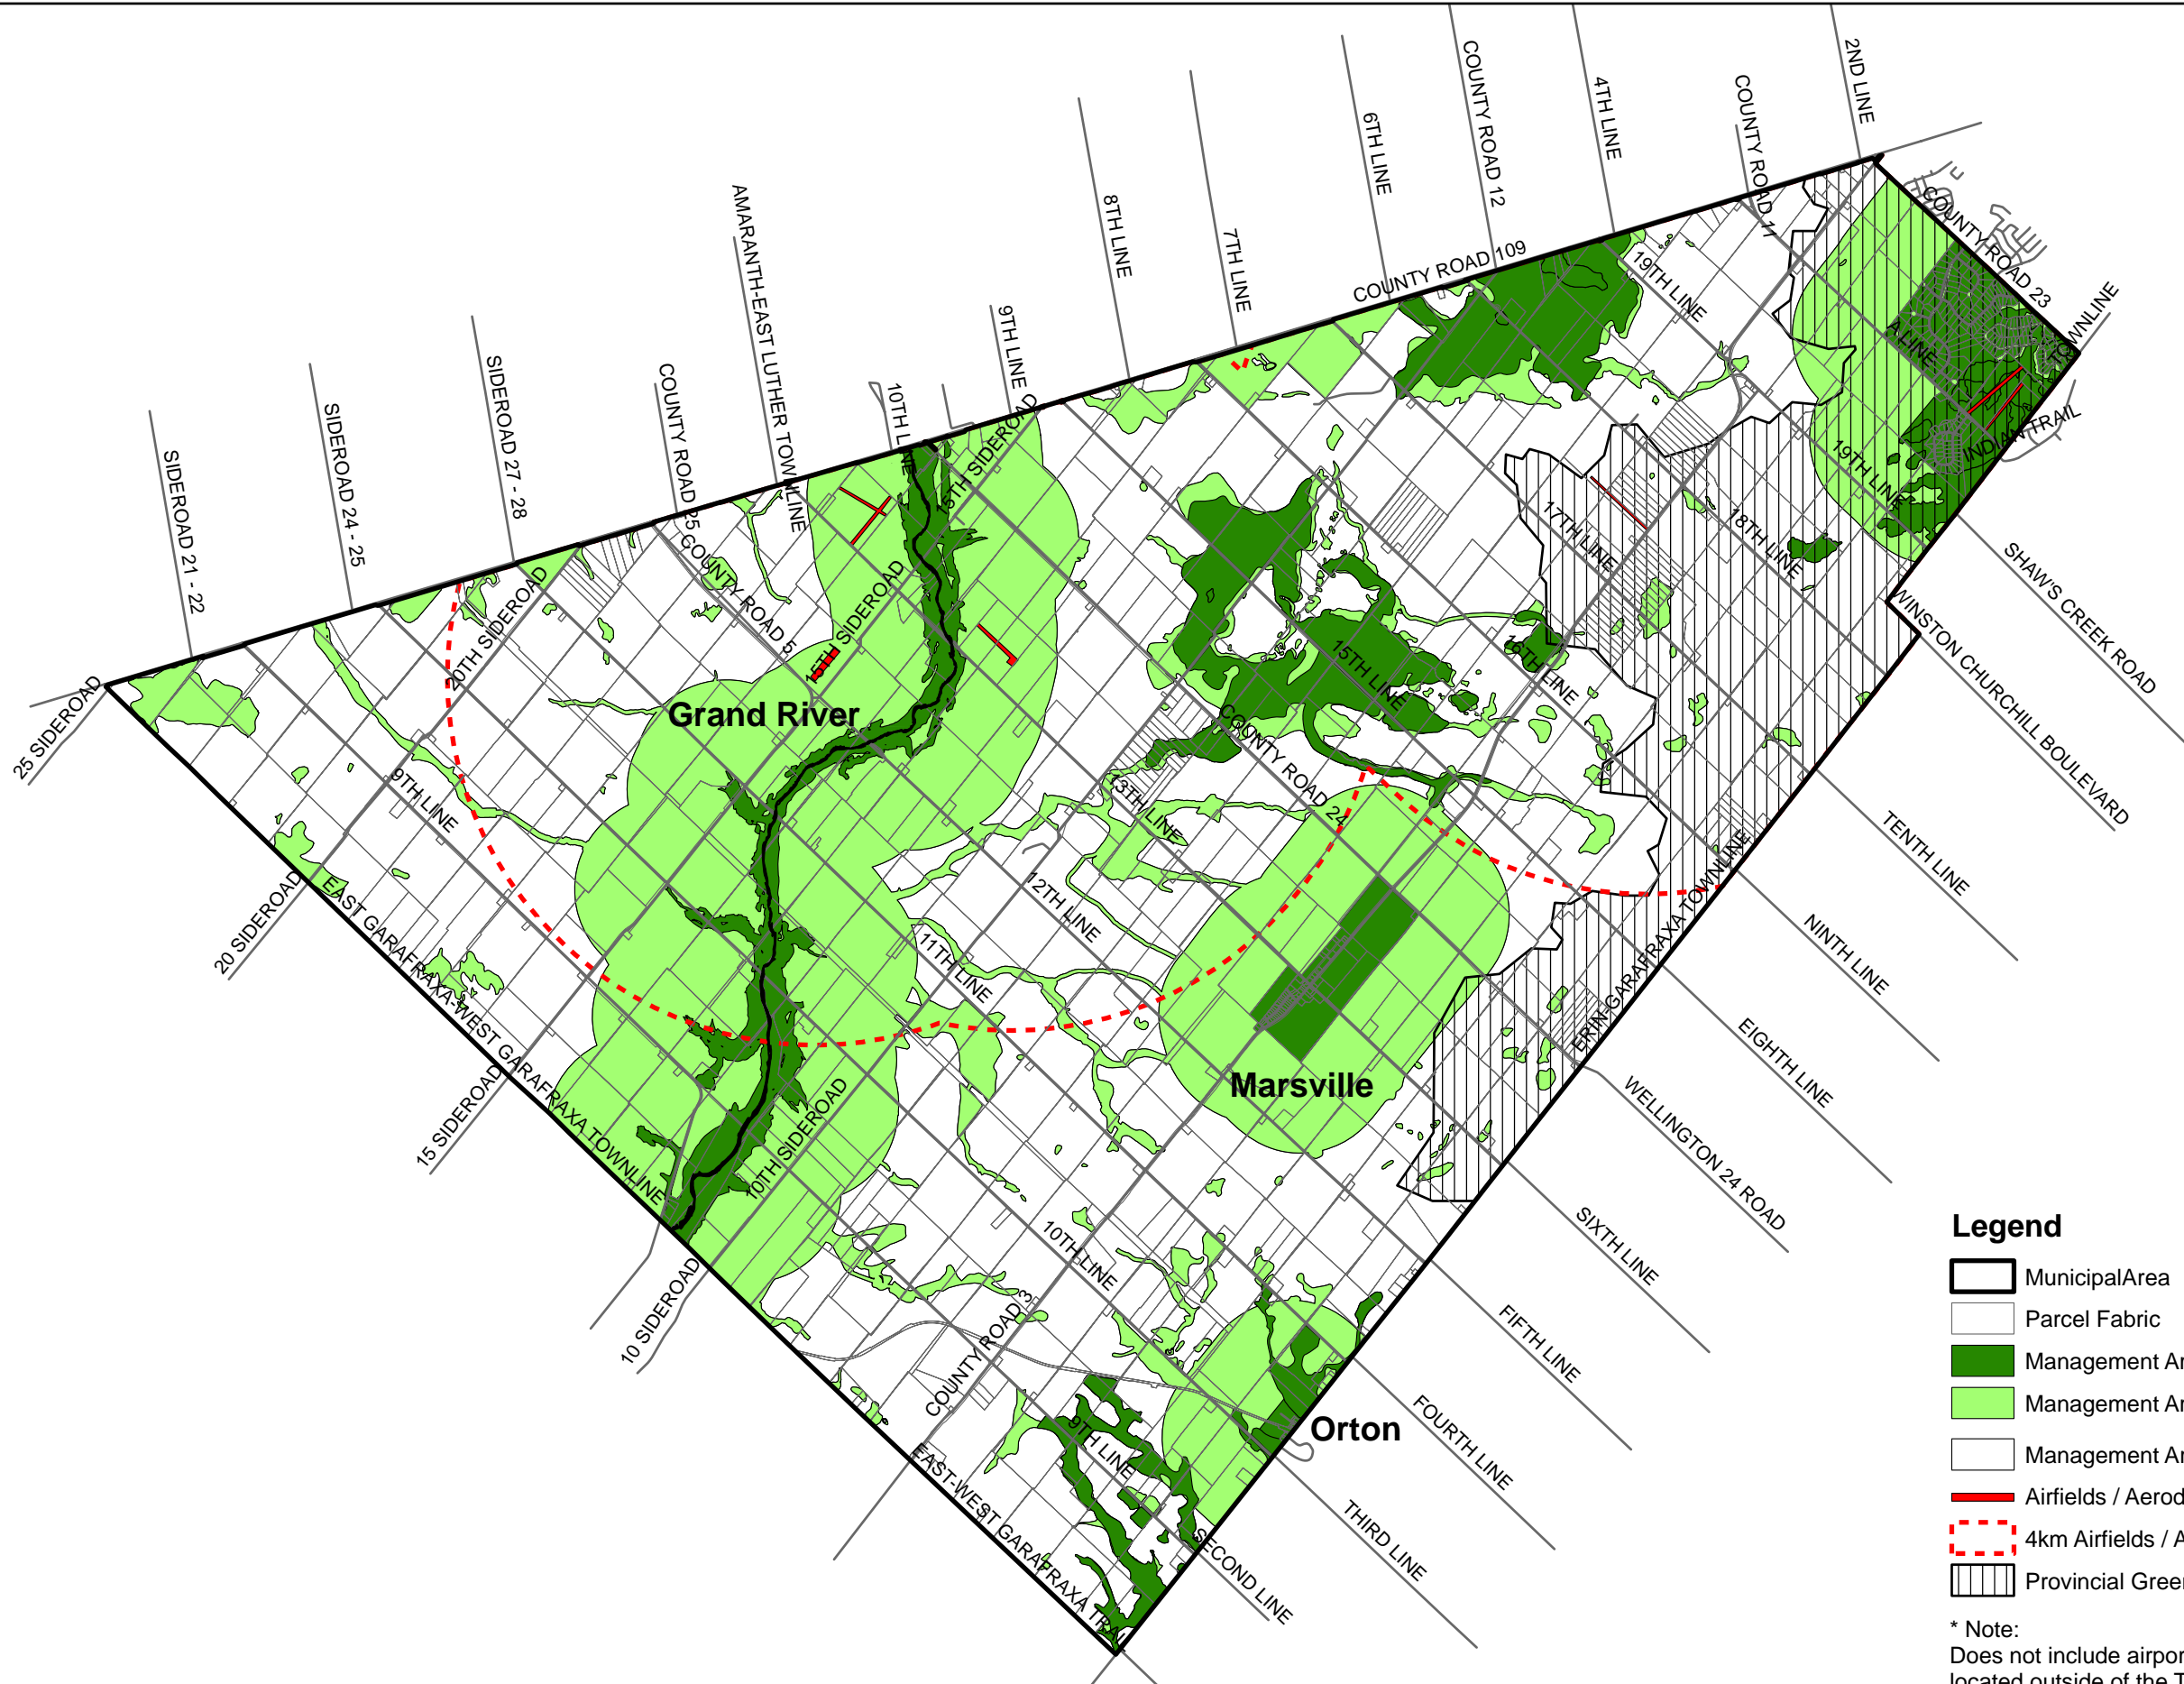

# East Garafraxa Renewable Management Areas Plan

# Schedule 'C'

### Legend

-  Municipal Area
-  Parcel Fabric
-  Management Area 1
-  Management Area 2
-  Management Area 3
-  Airfields / Aerodomes
-  4km Airfields / Aerodomes Areas of Influence \*
-  Provincial Greenbelt Plan

\* Note:  
Does not include airports 4km  
located outside of the Township.

1:75,000  
Scale (11x17)